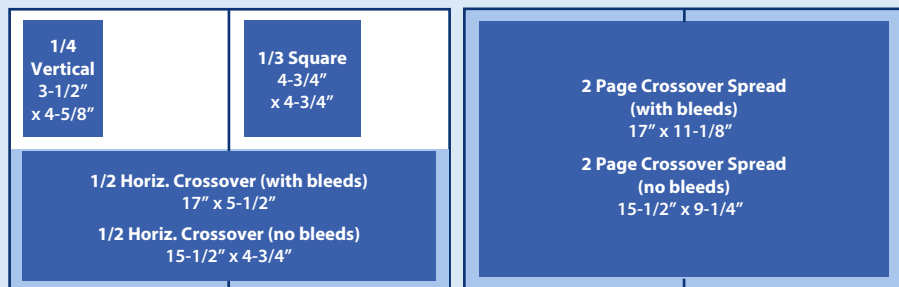

Ad Spec Sheet

(for the latest specs go to iphonelife.com/advertise)

In Magazine

Material Specs

Single Page Trim Size: 8-3/8" x 10-7/8"
Bleed Page: 8-5/8" x 11-1/8"

Material intended to bleed must be furnished with a minimum of 1/8" image area beyond trim or we cannot guarantee consistent bleed.

Keep readable images and type 1/2" within final trim. Send advertising files as JPG or TIFF with a resolution of no less than 300 DPI or as a high-resolution PDF file. Provide file with CMYK color not RGB.