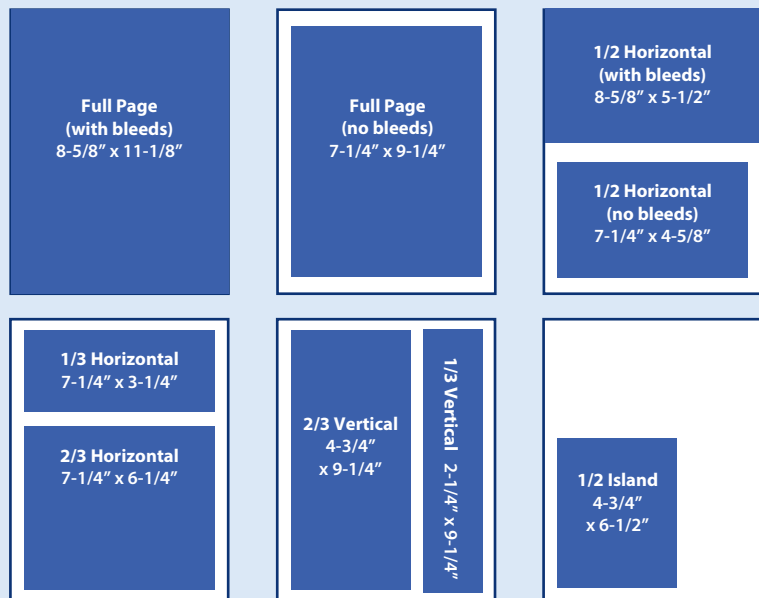

Ad Spec Sheet

(for the latest specs go to iphonelife.com/advertise)

In Magazine

Material Specs

Single Page Trim Size: 8-3/8" x 10-7/8"
Bleed Page: 8-5/8" x 11-1/8"

Material intended to bleed must be furnished with a minimum of 1/8" image area beyond trim or we cannot guarantee consistent bleed.

Mango Life Media

402 North B. Street
Fairfield IA, 52556
(641) 472-6330

In the Spotlight

1 Cell

1/12 Page 1.8875" x 3"

2 Cells

2/12 Page 3.848" x 3"

3 Cells

3/12 Page 5.8085" x 3"

4 Cells

4/12 Page 7.769" x 3"

8 Cells

8/12 Page 7.769" x 6.073"

Full Page

7.769" x 9.219"

Digital

iPhoneLife.com

Web banner 728 pixels x 90 pixels
(top of home page)

Newsletters

Banner Ad 590 pixels x 250 pixels
(for both Daily and Weekly newsletters)

Dedicated Emails

Any size HTML
(HTML files must be coded and ready)